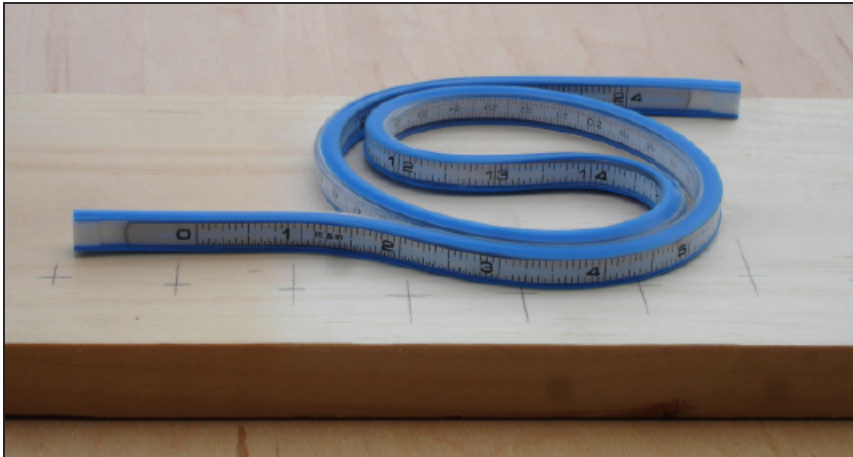

Flexible French Curve

Here's the secret weapon for flowing curves!

Add style to your next project with a few flowing curves.

Instantly adjustable!

Once positioned, this exceptionally flexible curve will stay in position requiring only light downward pressure while being traced with a pencil or pen. (tight curves require more pressure)

Each side is graduated in imperial and metric enabling the designer to measure the length of the curve.

It's easy to trace around the **raised edge** which also prevents ink/marker smudging.

Your next project just got easier!

Flexible French Curve SPECIFICATIONS

Part #	O/A Length	UPC	Min Qty	Case Qty
16119	24"	885732161195	1	12

© BlackJack 2014