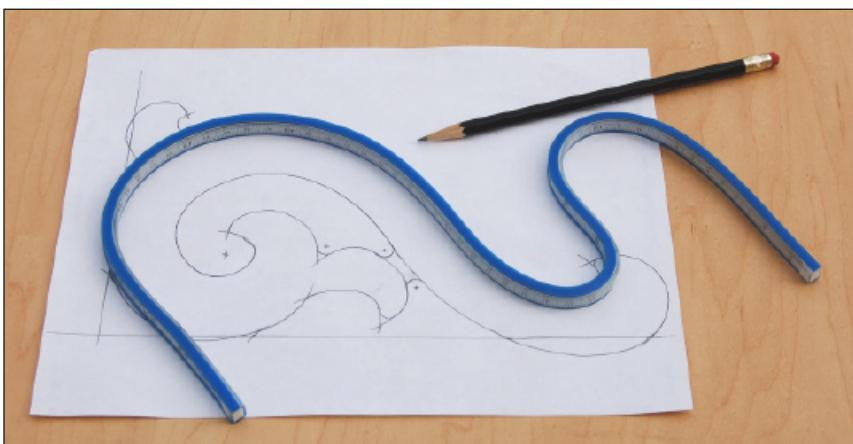

Flexible French Curve

Here's the secret weapon for flowing curves!

Add style to your next project with a few flowing curves.

Instantly adjustable!

Once positioned, this exceptionally flexible curve will stay in position requiring only light downward pressure while being traced with a pencil or pen. (tight curves require more pressure)

Each side is graduated in imperial and metric enabling the designer to measure the length of the curve.

It's easy to trace around the **raised edge** which also prevents ink/marker smudging.

Your next project just got easier!

Flexible French Curve SPECIFICATIONS

Part #	O/A Length	UPC	Min Qty	Case Qty
16119	24"	885732161195	1	12

© BlackJack 2014