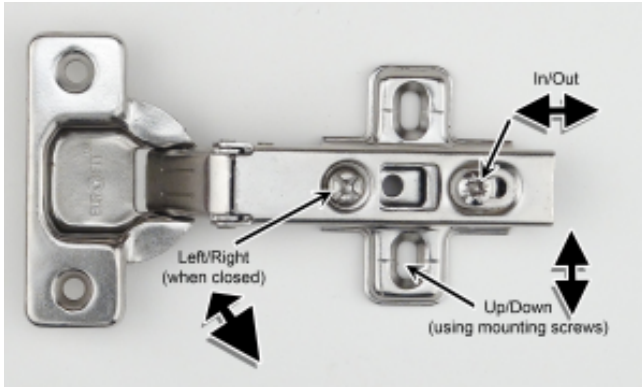

Feature Product

Self Closing European Hinges

APPLICATIONS

This hinge, with mounting plate, is for frame-less cabinets. It's designed for a 5/8" panel material and has an overlay adjustment range from 5/8" to 1/2" (see drawing below).

No magnets required here... these self-closing hinges keep your doors closed. Six way adjustability helps you hang your doors perfectly. The clip-on mounting feature allows easy door mounting after installing your new cabinets

SPECIFICATIONS

European Hinge
Part# 13704
UPC 885732137046

FEATURES

- Frame-less
- 110 Degree
- Full Overlay
- Self Close
- Mounting Screws not included

SPECIFICATIONS

European Hinge
Part# 13705
UPC 885732137053

FEATURES

- Frame-less
- 110 Degree
- Half Overlay
- Self Close
- Mounting Screws not included

SPECIFICATIONS

European Hinge
Part# 13706
UPC 885732137060

FEATURES

- Frame-less
- 110 Degree
- Inset
- Self Close
- Mounting Screws not included