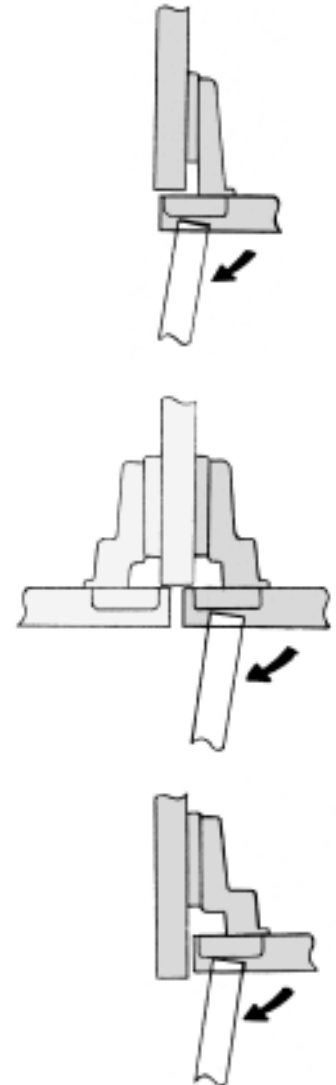

Feature Product

Self Closing European Hinges

APPLICATIONS

This hinge, with mounting plate, is for frame-less cabinets. It's designed for a 5/8" panel material and has an overlay adjustment range from 5/8" to 1/2" (see drawing below).

No magnets required here... these self-closing hinges keep your doors closed. Six way adjustability helps you hang your doors perfectly. The clip-on mounting feature allows easy door mounting after installing your new cabinets

SPECIFICATIONS

European Hinge
Part# 13704
UPC 885732137046

FEATURES

- Frame-less
- 110 Degree
- Full Overlay
- Self Close
- Mounting Screws not included

SPECIFICATIONS

European Hinge
Part# 13705
UPC 885732137053

FEATURES

- Frame-less
- 110 Degree
- Half Overlay
- Self Close
- Mounting Screws not included

SPECIFICATIONS

European Hinge
Part# 13706
UPC 885732137060

FEATURES

- Frame-less
- 110 Degree
- Inset
- Self Close
- Mounting Screws not included